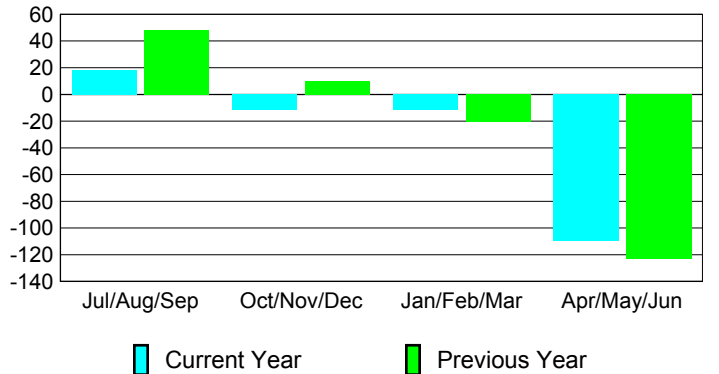

Membership Results 2008-2009

Membership 2007-2008

Month	Net Memb Goal	Actual New Memb	Actual Dropped Memb	Gain/Loss of Memb	Gain/Loss of Memb
Jul/Aug/Sep	60	111	-93	18	48
Oct/Nov/Dec	10	62	-74	-12	10
Jan/Feb/Mar	10	74	-86	-12	-21
Apr/May/June	-30	76	-186	-110	-123
Totals	50	323	-439	-116	-86

Membership Results 2008-2009

Goal, New, Dropped, Gain/Loss

Comparison of Membership Gain/Loss

Current Year Compared to the Previous Year

Gender Comparison 2008-2009

Jul/Aug/Sep

Oct/Nov/Dec

Jan/Feb/Mar

Apr/May/June

Male

Female