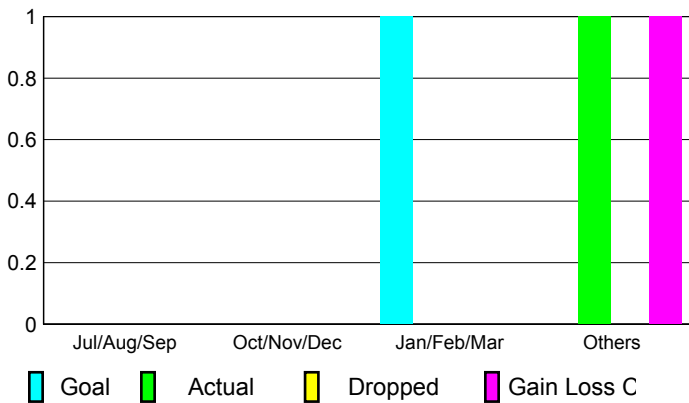

2008-2009 GMT Quarterly Report for District (or Undistricted) **District 336 C**

GMT: **Junichi Takata**

Location: **JAPAN**

GMT CA: **5**

CLUBS

Club Results 2008-2009

Clubs 2007-2008

Month	New Club Goal	Actual New Clubs	Actual Dropped Clubs	Gain/Loss of Clubs	Gain/Loss of Clubs
Jul/Aug/Sep	0	0	0	0	0
Oct/Nov/Dec	0	0	0	0	0
Jan/Feb/Mar	1	0	0	0	0
Apr/May/June	0	1	0	1	0
Totals	1	1	0	1	0

Club Results 2008-2009

Goal, New, Dropped, Gain/Loss

Comparison of Club Gain/Loss

Current Year Compared to the Previous Year

YTD Status Quo Clubs 2008-2009

Status Quo Clubs Compared to Status Quo Members

MEMBERSHIP

Membership Results 2008-2009

Membership 2007-2008

Month	Net Memb Goal	Actual New Memb	Actual Dropped Memb	Gain/Loss of Memb	Gain/Loss of Memb
Jul/Aug/Sep	60	111	-93	18	48
Oct/Nov/Dec	10	62	-74	-12	10
Jan/Feb/Mar	10	74	-86	-12	-21
Apr/May/June	-30	76	-186	-110	-123
Totals	50	323	-439	-116	-86